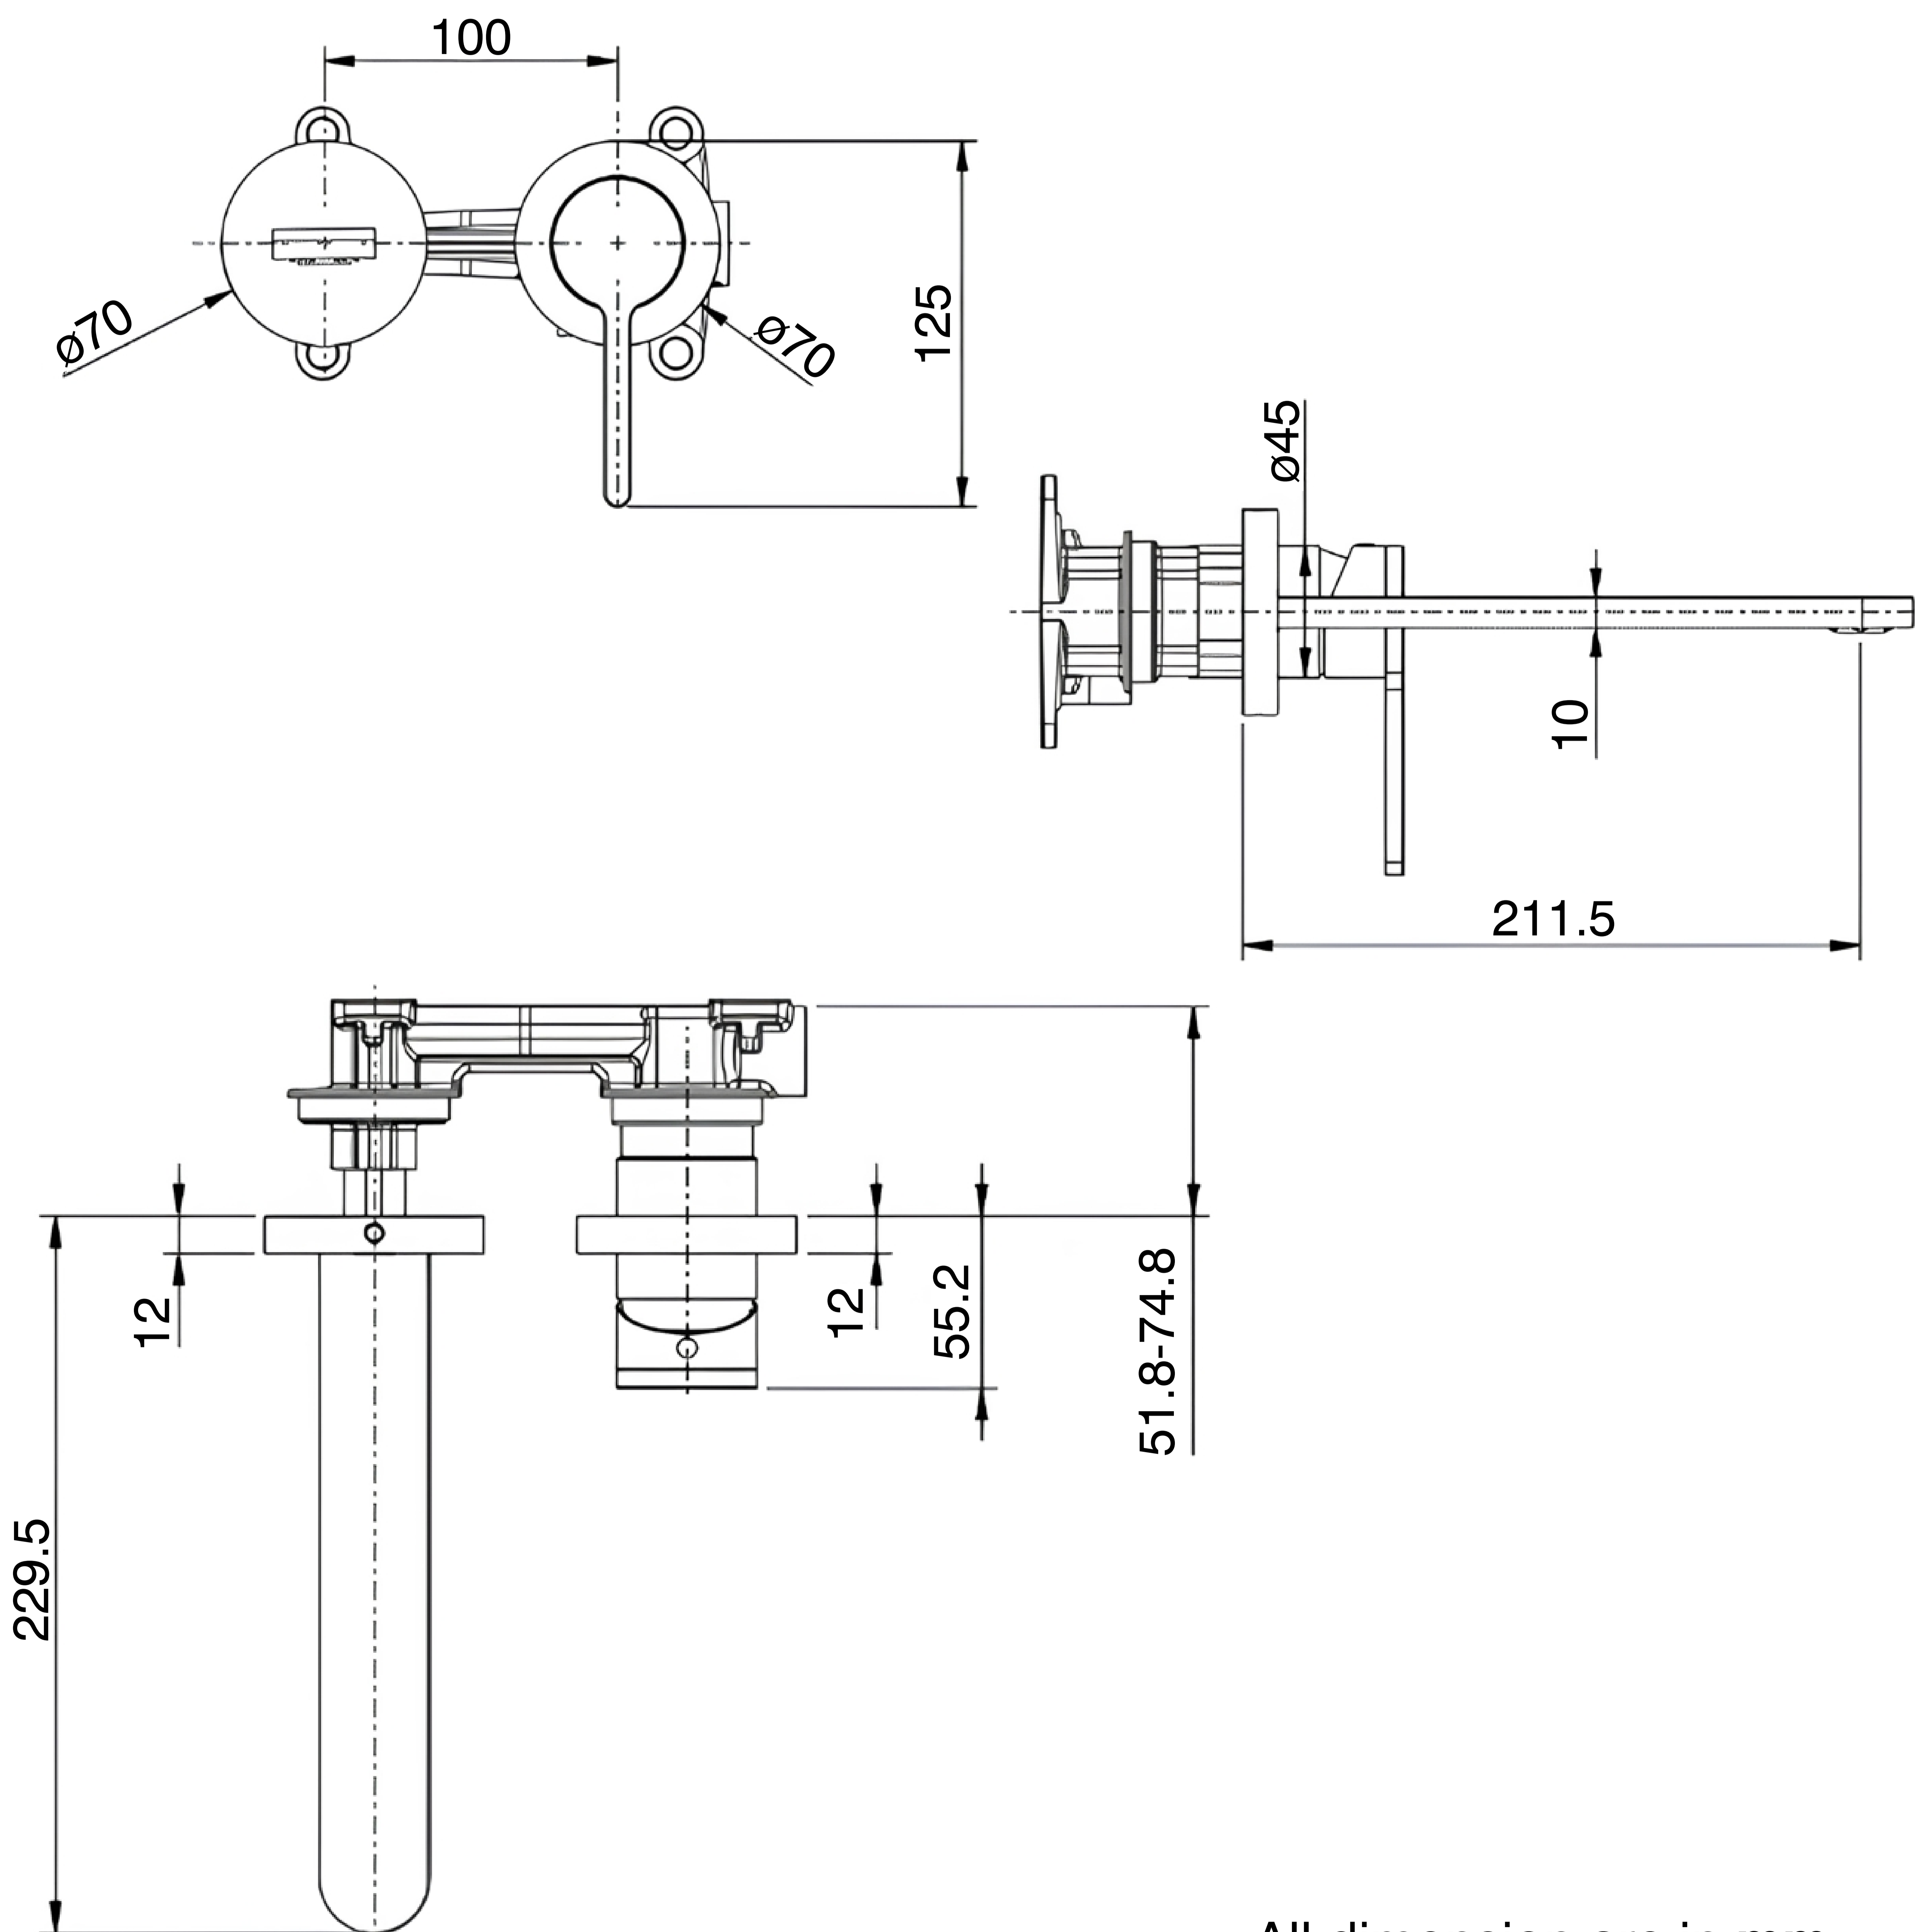

Wall Basin Mixer

Product Code : 2603

Technical Drawing

All dimension are in **mm**